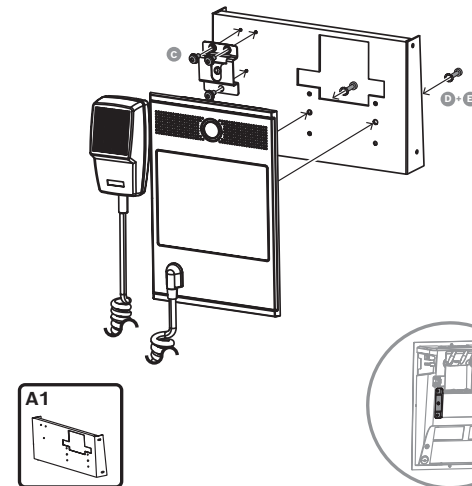

1 |

PSP-D00097

PSP-D00098

2 |

3 |

4 |

5 |

Ø ≤ 4.5mm
[0.17 in]

8 |

PRAESENSA
PSP-D00097 | PSP-D00098

en Quick installation guide

Bosch Security Systems B.V.
Torenallee 49
5617 BA Eindhoven
Netherlands
www.boschsecurity.com
© Bosch Security Systems B.V., 2022

Ø ≤ 4.5mm
[0.17 in]