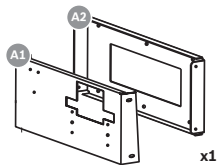

1 |

PSP-D00097

PSP-D00098

2 |

3 |

4 |

5 |

Ø ≤ 4.5mm
[0.17 in]

8 |

PRAESENSA
PSP-D00097 | PSP-D00098

en Quick installation guide

Bosch Security Systems B.V.
Torenallee 49
5617 BA Eindhoven
Netherlands
www.boschsecurity.com
© Bosch Security Systems B.V., 2022

Ø ≤ 4.5mm
[0.17 in]