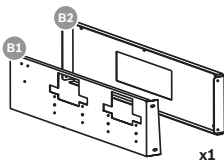

1 |

PSP-D00097

PSP-D00098

2 |

3 |

4 |

5 |

Ø ≤ 4.5mm
[0.17 in]

8 |

PRAESENSA
PSP-D00097 | PSP-D00098

en Quick installation guide

Bosch Security Systems B.V.
Torenallee 49
5617 BA Eindhoven
Netherlands
www.boschsecurity.com
© Bosch Security Systems B.V., 2022

Ø ≤ 4.5mm
[0.17 in]