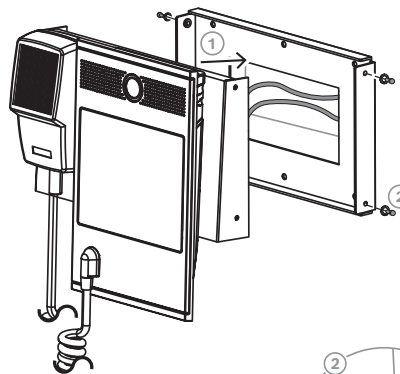

1 |

PSP-D00097

PSP-D00098

2 |

3 |

4 |

5 |

Ø ≤ 4.5mm
[0.17 in]

8 |

PRAESENSA
PSP-D00097 | PSP-D00098

en Quick installation guide

Bosch Security Systems B.V.
Torenallee 49
5617 BA Eindhoven
Netherlands
www.boschsecurity.com
© Bosch Security Systems B.V., 2022

Ø ≤ 4.5mm
[0.17 in]