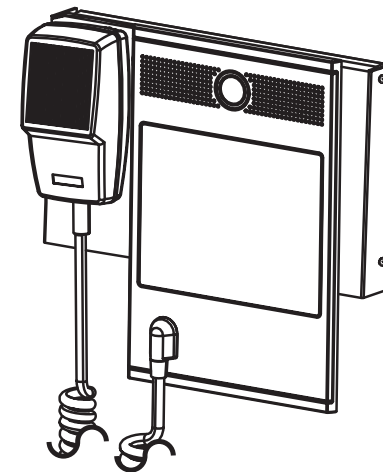

8 |

PRAESENSA
PSP-D00097 | PSP-D00098

en Quick installation guide

Bosch Security Systems B.V.
Torenallee 49
5617 BA Eindhoven
Netherlands
www.boschsecurity.com
© Bosch Security Systems B.V., 2022

Ø ≤ 4.5mm
[0.17 in]