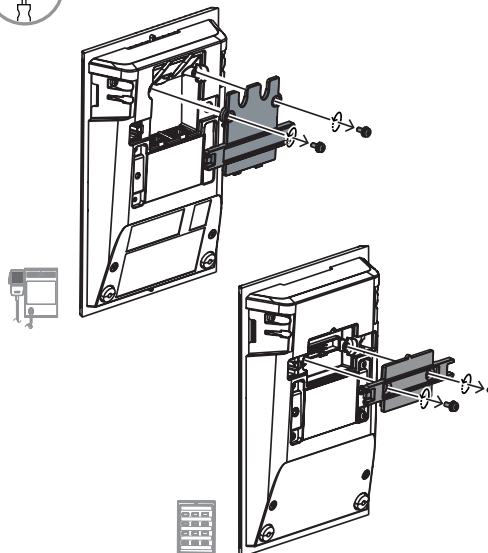

1 |

PSP-D00097

PSP-D00098

2 |

3 |

4 |

5 |

Ø ≤ 4.5mm
[0.17 in]

8 |

PRAESENSA
PSP-D00097 | PSP-D00098

en Quick installation guide

Bosch Security Systems B.V.
Torenallee 49
5617 BA Eindhoven
Netherlands
www.boschsecurity.com
© Bosch Security Systems B.V., 2022

Ø ≤ 4.5mm
[0.17 in]