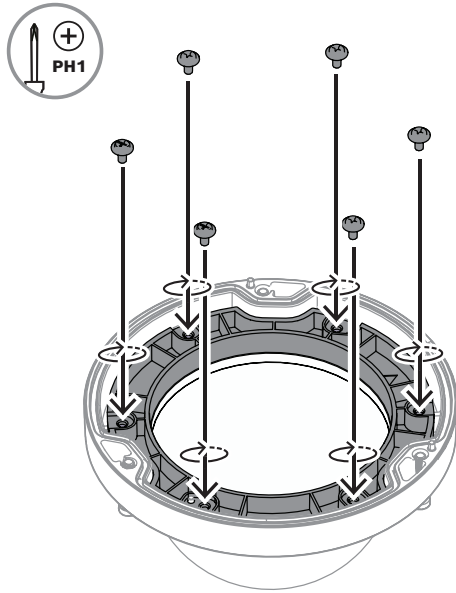

1 |

2 |

3 |

4 |

5 |

6 |

7 |

8 |

Bubble, tinted, FD3100i outdoor
NDA-3083-TBLE

en Quick installation guide

Bosch Security Systems B.V.

Torenallee 49
5617 BA Eindhoven
Netherlands

www.boschsecurity.com

© Bosch Security Systems B.V., 2023