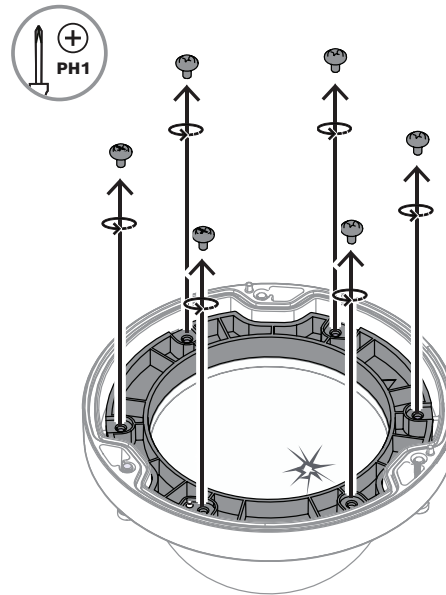

1 |

2 |

3 |

4 |

5 |

6 |

7 |

8 |

Bubble, tinted, FD3100i outdoor
NDA-3083-TBLE

en Quick installation guide

Bosch Security Systems B.V.

Torenallee 49
5617 BA Eindhoven
Netherlands

www.boschsecurity.com

© Bosch Security Systems B.V., 2023