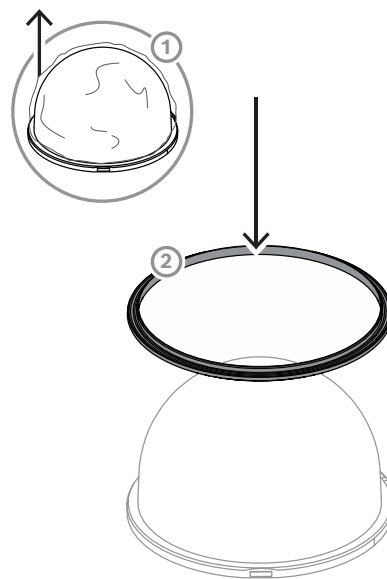

1 |

2 |

3 |

4 |

5 |

6 |

7 |

8 |

Bubble, tinted, FD3100i outdoor
NDA-3083-TBLE

en Quick installation guide

Bosch Security Systems B.V.

Torenallee 49
5617 BA Eindhoven
Netherlands

www.boschsecurity.com

© Bosch Security Systems B.V., 2023