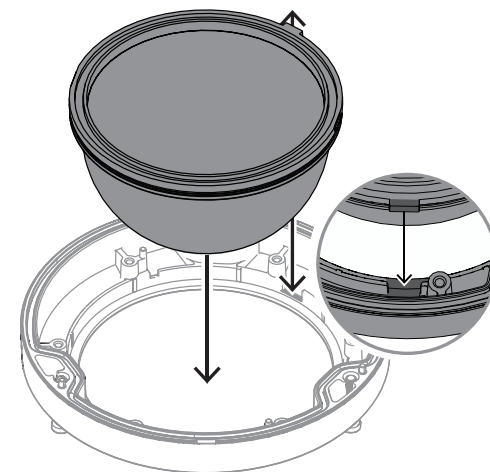

1 |

2 |

3 |

4 |

5 |

6 |

7 |

8 |

Bubble, tinted, FD3100i outdoor
NDA-3083-TBLE

en Quick installation guide

Bosch Security Systems B.V.

Torenallee 49
5617 BA Eindhoven
Netherlands

www.boschsecurity.com

© Bosch Security Systems B.V., 2023