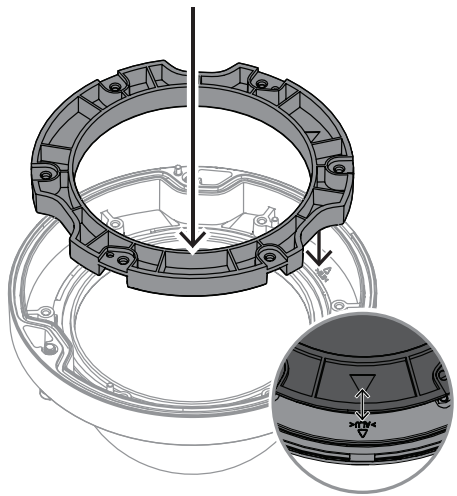

Bubble, tinted, FD3100i outdoor
NDA-3083-TBLE

en Quick installation guide

Bosch Security Systems B.V.

Torenallee 49
5617 BA Eindhoven
Netherlands

www.boschsecurity.com

© Bosch Security Systems B.V., 2023