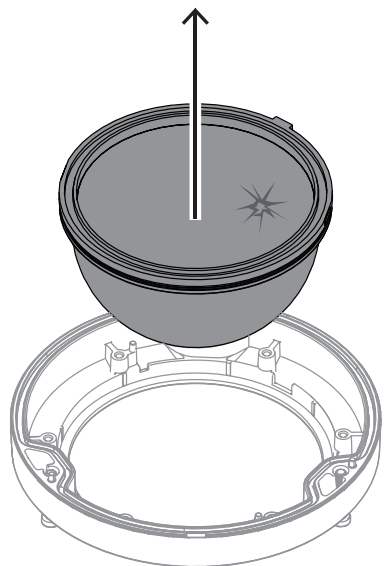

1 |

2 |

3 |

4 |

5 |

6 |

7 |

8 |

Bubble, tinted, FD3100i outdoor
NDA-3083-TBLE

en Quick installation guide

Bosch Security Systems B.V.

Torenallee 49
5617 BA Eindhoven
Netherlands

www.boschsecurity.com

© Bosch Security Systems B.V., 2023