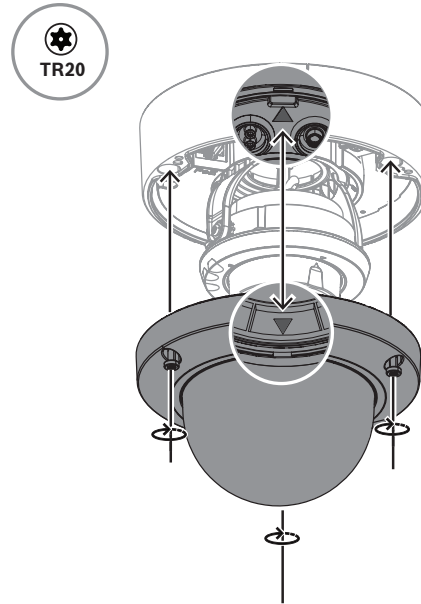

Bubble, tinted, FD3100i outdoor
NDA-3083-TBLE

en Quick installation guide

Bosch Security Systems B.V.

Torenallee 49
5617 BA Eindhoven
Netherlands

www.boschsecurity.com

© Bosch Security Systems B.V., 2023