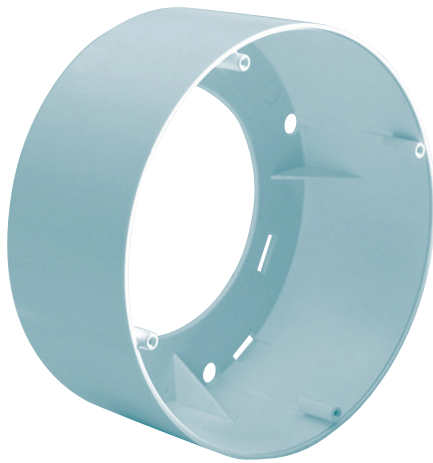

LBC3091/01 Surface mount box, white

www.boschsecurity.com

BOSCH
Invented for life

- ▶ For securing the LBC3090/01 ceiling loudspeaker to walls or hard ceilings
- ▶ Easy assembly with four screws (supplied)
- ▶ Two knock-out ports on either side for conduct or cable entry

For optional mounting of the LBC3090/01 ceiling loudspeaker onto a wall or hard ceiling, the color-matched surface mounting box LBC3091/01 is available.

The LBC3090/01 is provided with four pre-drilled holes, which need to be drilled to secure the ceiling loudspeaker onto the surface mounting box with the four screws supplied.

Parts included

Quantity	Component
1	LBC3091/01 Surface mount box, white
4	Mounting screws (3.5 x 25 mm)

Technical specifications

Dimensions (dia. X max. depth)	210 x 93 mm (8.3 x 3.6 in)
Colour	White (RAL 9010)
Weight	290 g (0.6 lb)

Ordering information

LBC3091/01 Surface mount box, white

Surface mounting box for securing ceiling loudspeaker LBC3090/01 to walls or hard ceilings.

Order number **LBC3091/01**

Represented by:

Europe, Middle East, Africa:
Bosch Security Systems B.V.
P.O. Box 80002
5600 JB Eindhoven, The Netherlands
Phone: + 31 40 2577 284
emea.securitysystems@bosch.com
emea.boschsecurity.com