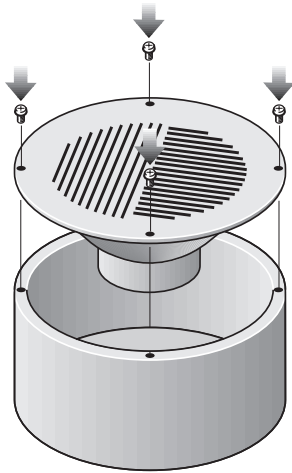

LBC3091/01 Surface mount box, white

www.boschsecurity.com

BOSCH
Invented for life

- ▶ For securing the LBC3090/01 ceiling loudspeaker to walls or hard ceilings
- ▶ Easy assembly with four screws (supplied)
- ▶ Two knock-out ports on either side for conduct or cable entry

For optional mounting of the LBC3090/01 ceiling loudspeaker onto a wall or hard ceiling, the color-matched surface mounting box LBC3091/01 is available.

The LBC3090/01 is provided with four pre-drilled holes, which need to be drilled to secure the ceiling loudspeaker onto the surface mounting box with the four screws supplied.

Parts included

Quantity	Component
1	LBC3091/01 Surface mount box, white
4	Mounting screws (3.5 x 25 mm)

Technical specifications

Dimensions (dia. X max. depth)	210 x 93 mm (8.3 x 3.6 in)
Colour	White (RAL 9010)
Weight	290 g (0.6 lb)

Ordering information

LBC3091/01 Surface mount box, white

Surface mounting box for securing ceiling loudspeaker LBC3090/01 to walls or hard ceilings.

Order number **LBC3091/01**

Represented by:

Europe, Middle East, Africa:
Bosch Security Systems B.V.
P.O. Box 80002
5600 JB Eindhoven, The Netherlands
Phone: + 31 40 2577 284
emea.securitysystems@bosch.com
emea.boschsecurity.com