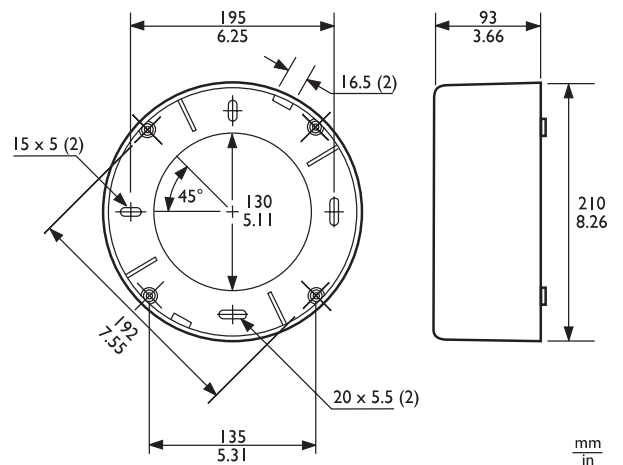

LBC3091/01 Surface mount box, white

www.boschsecurity.com

BOSCH
Invented for life

- ▶ For securing the LBC3090/01 ceiling loudspeaker to walls or hard ceilings
- ▶ Easy assembly with four screws (supplied)
- ▶ Two knock-out ports on either side for conduct or cable entry

For optional mounting of the LBC3090/01 ceiling loudspeaker onto a wall or hard ceiling, the color-matched surface mounting box LBC3091/01 is available.

The LBC3090/01 is provided with four pre-drilled holes, which need to be drilled to secure the ceiling loudspeaker onto the surface mounting box with the four screws supplied.

Parts included

Quantity	Component
1	LBC3091/01 Surface mount box, white
4	Mounting screws (3.5 x 25 mm)

Technical specifications

Dimensions (dia. X max. depth)	210 x 93 mm (8.3 x 3.6 in)
Colour	White (RAL 9010)
Weight	290 g (0.6 lb)